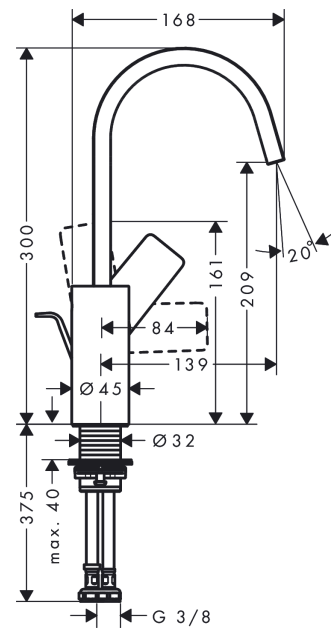

Vivenis

Single lever basin mixer 210 with swivel spout and pop-up waste set

Surfaces: **Matt White** Article Number: **75030700**

Description

product features

- consists of: single lever basin mixer, waste set
- ComfortZone 210
- projection: 139 mm
- spout height: 209 mm
- swivel range 120°
- spray type: WaterfallStream
- maximum flow rate at 3 bar: 5 l/min
- ceramic cartridge
- temperature limitation adjustable
- suitable for continuous flow water heaters
- pop-up waste set G 1¼
- material waste set: metal
- connection type: G ¾ connections
- connection dimension: DN15

Technology

Design awards

reddot winner 2021

Certificates

Product image

Scale drawing

Vivenis

Single lever basin mixer 210 with swivel spout and pop-up waste set

Surfaces: **Matt White** Article Number: **75030700**

Flowchart